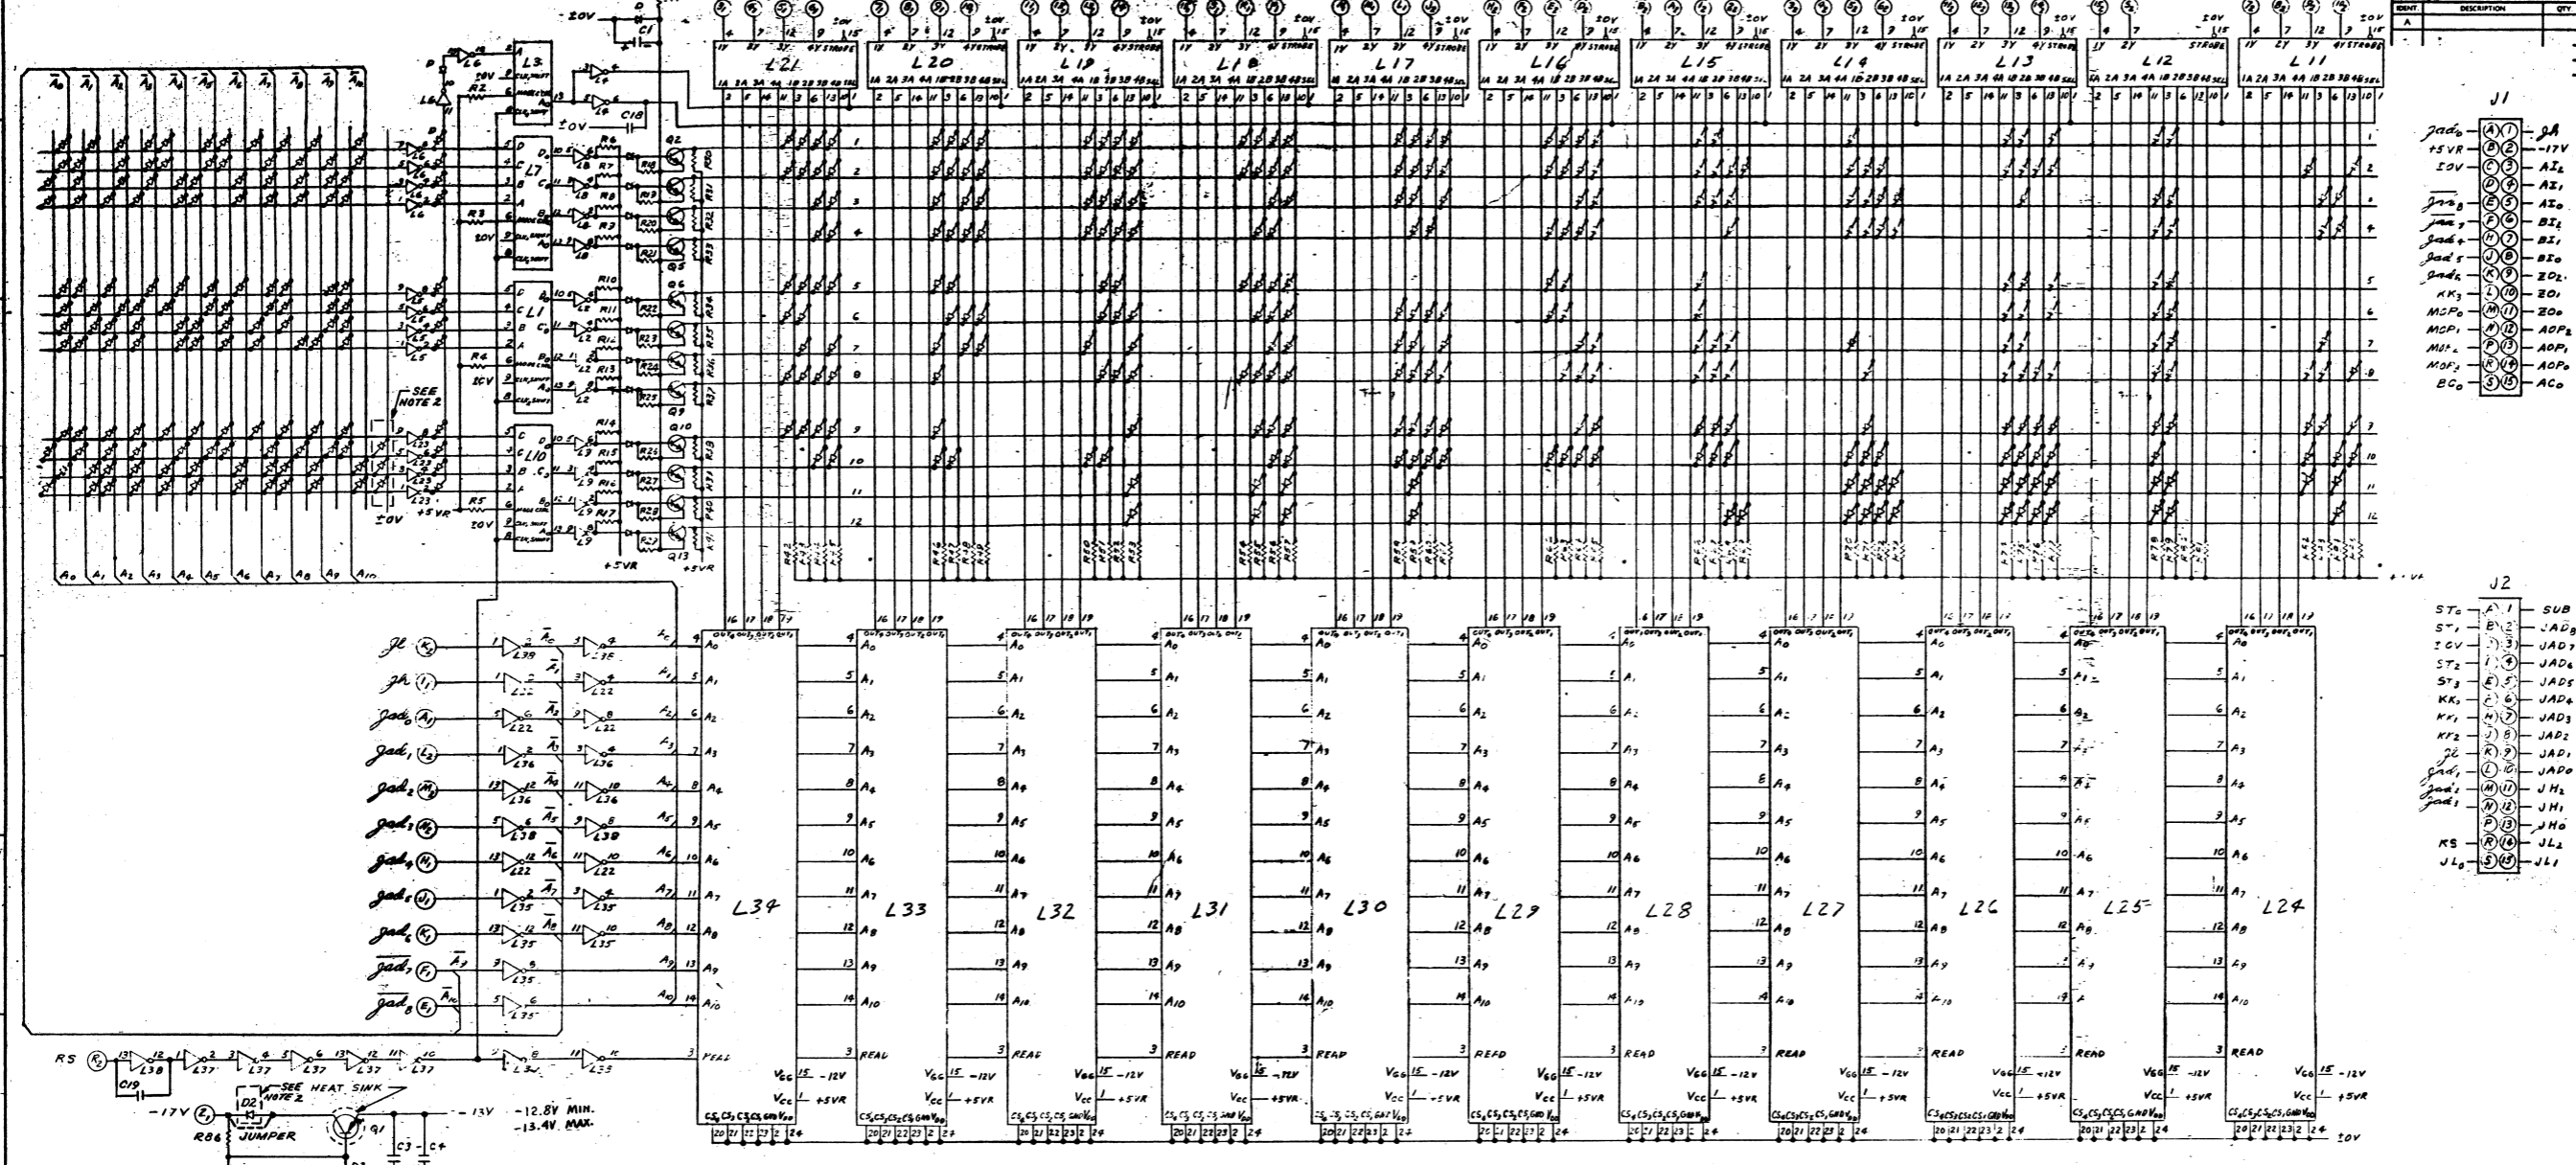

HOLE LEGEND

HOLE DIA.	TOL.
DRILLED OR PUNCHING HOLE	±.015
DRILLED HOLE	±.010
TOLERANCES	±.005
	±.002

SYM.	DESCRIPTION	QTY.
A		

J1

1	JA
2	-17V
3	A12
4	A1
5	A10
6	A9
7	A8
8	A7
9	A6
10	A5
11	A4
12	A3
13	A2
14	A1

J2

1	SUB
2	JAD7
3	JAD6
4	JAD5
5	JAD4
6	JAD3
7	JAD2
8	JAD1
9	JH2
10	JH1
11	JL2
12	JL1

NOTES:

1. ADJUST THE D3 DIODE FOR AN OUTPUT OF -12.6V MIN. TO -13.4V MAX. ON -13V BUSS LINE.
2. FOR 1200 WITH 1/2 INDEX ADD FOUR DIODES AS NOTED. THE 1/2 INDEX BOARD WILL BE MADE IN FINAL ASSEMBLY.